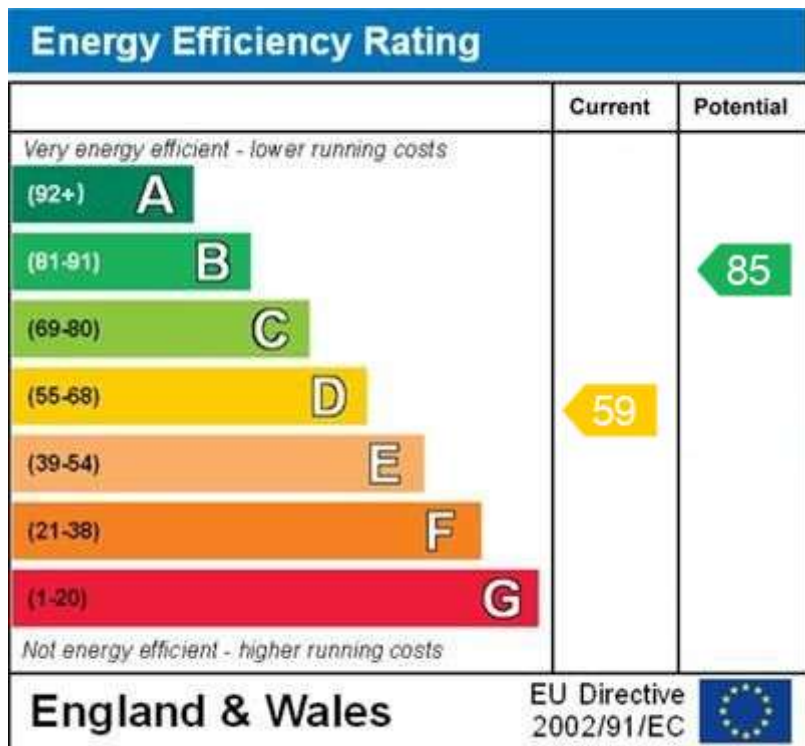

Make use of our huge array of time saving online tools for Energy Assessors. [Get in touch today!](#)

Choose your graph type

[Domestic EPC](#)

[Commercial EPC](#)

[Environmental Impact](#)

Domestic EPC Graph Generator

Graph Values

EPC Graph

Current:

Potential:

WWW.EPC4U.COM

EPC4U - ENERGY ASSESSORS TO THE BUILT ENVIRONMENT

- Our online portal allows you to view your EPC, Floor Plans & 360 Images whenever you need them.
- Energy Performance Certificates (EPC) for Commercial, Domestic & New Build.
- Accredited Energy Assessors, SAP & CODE Assessors covering all areas.
- Floor & Lease plans throughout North Wales, Gwynedd, Ceredigion and Powys.
- We work with the individual home seller and industry professionals; including estate agencies, solicitors, private landlords and local authorities.
- An Energy Assessor is always just a phone call away.
- For a friendly, professional, competitively priced service contact EPC4U.
- Visit our website at epc4u.com