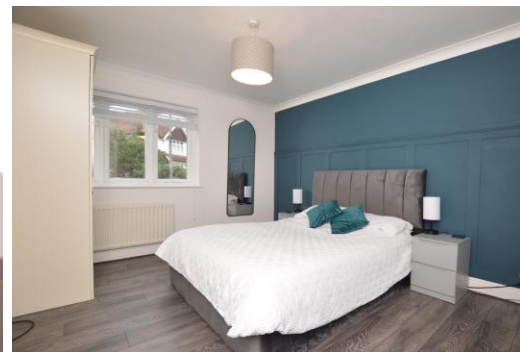

## Apartment, 2 Bedrooms

Kingsway, Woking

**£1,600 pcm**

- Beautifully Presented
- Large Lounge with Dining Area
- Modern Family bathroom
- Gas Central Heating
- Two Bedrooms
- Fully Fitted Kitchen Appliances Included
- Laminate Wood Flooring