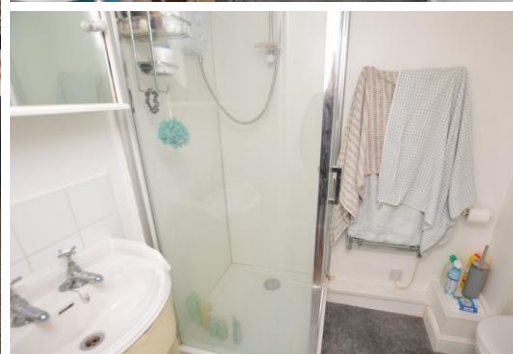

## Studio, 0

Dorchester Court, Woking

£900 pcm

- Bright and Spacious
- Fully Fitted Kitchen
- Short walk to Woking Town Centre and Mainline Station
- First Floor Studio
- Allocated Parking
- Furnished
- 