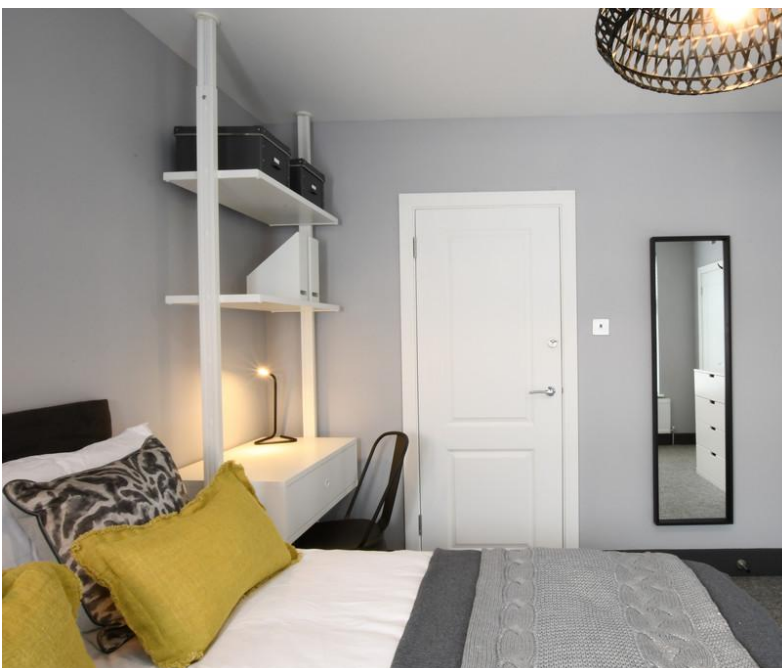

LET

**Semi-Detached House,
1 Bedroom**
Wolfa Street, Derby

£495 pcm

EPC Rating 52 - band E

MARTIN&CO