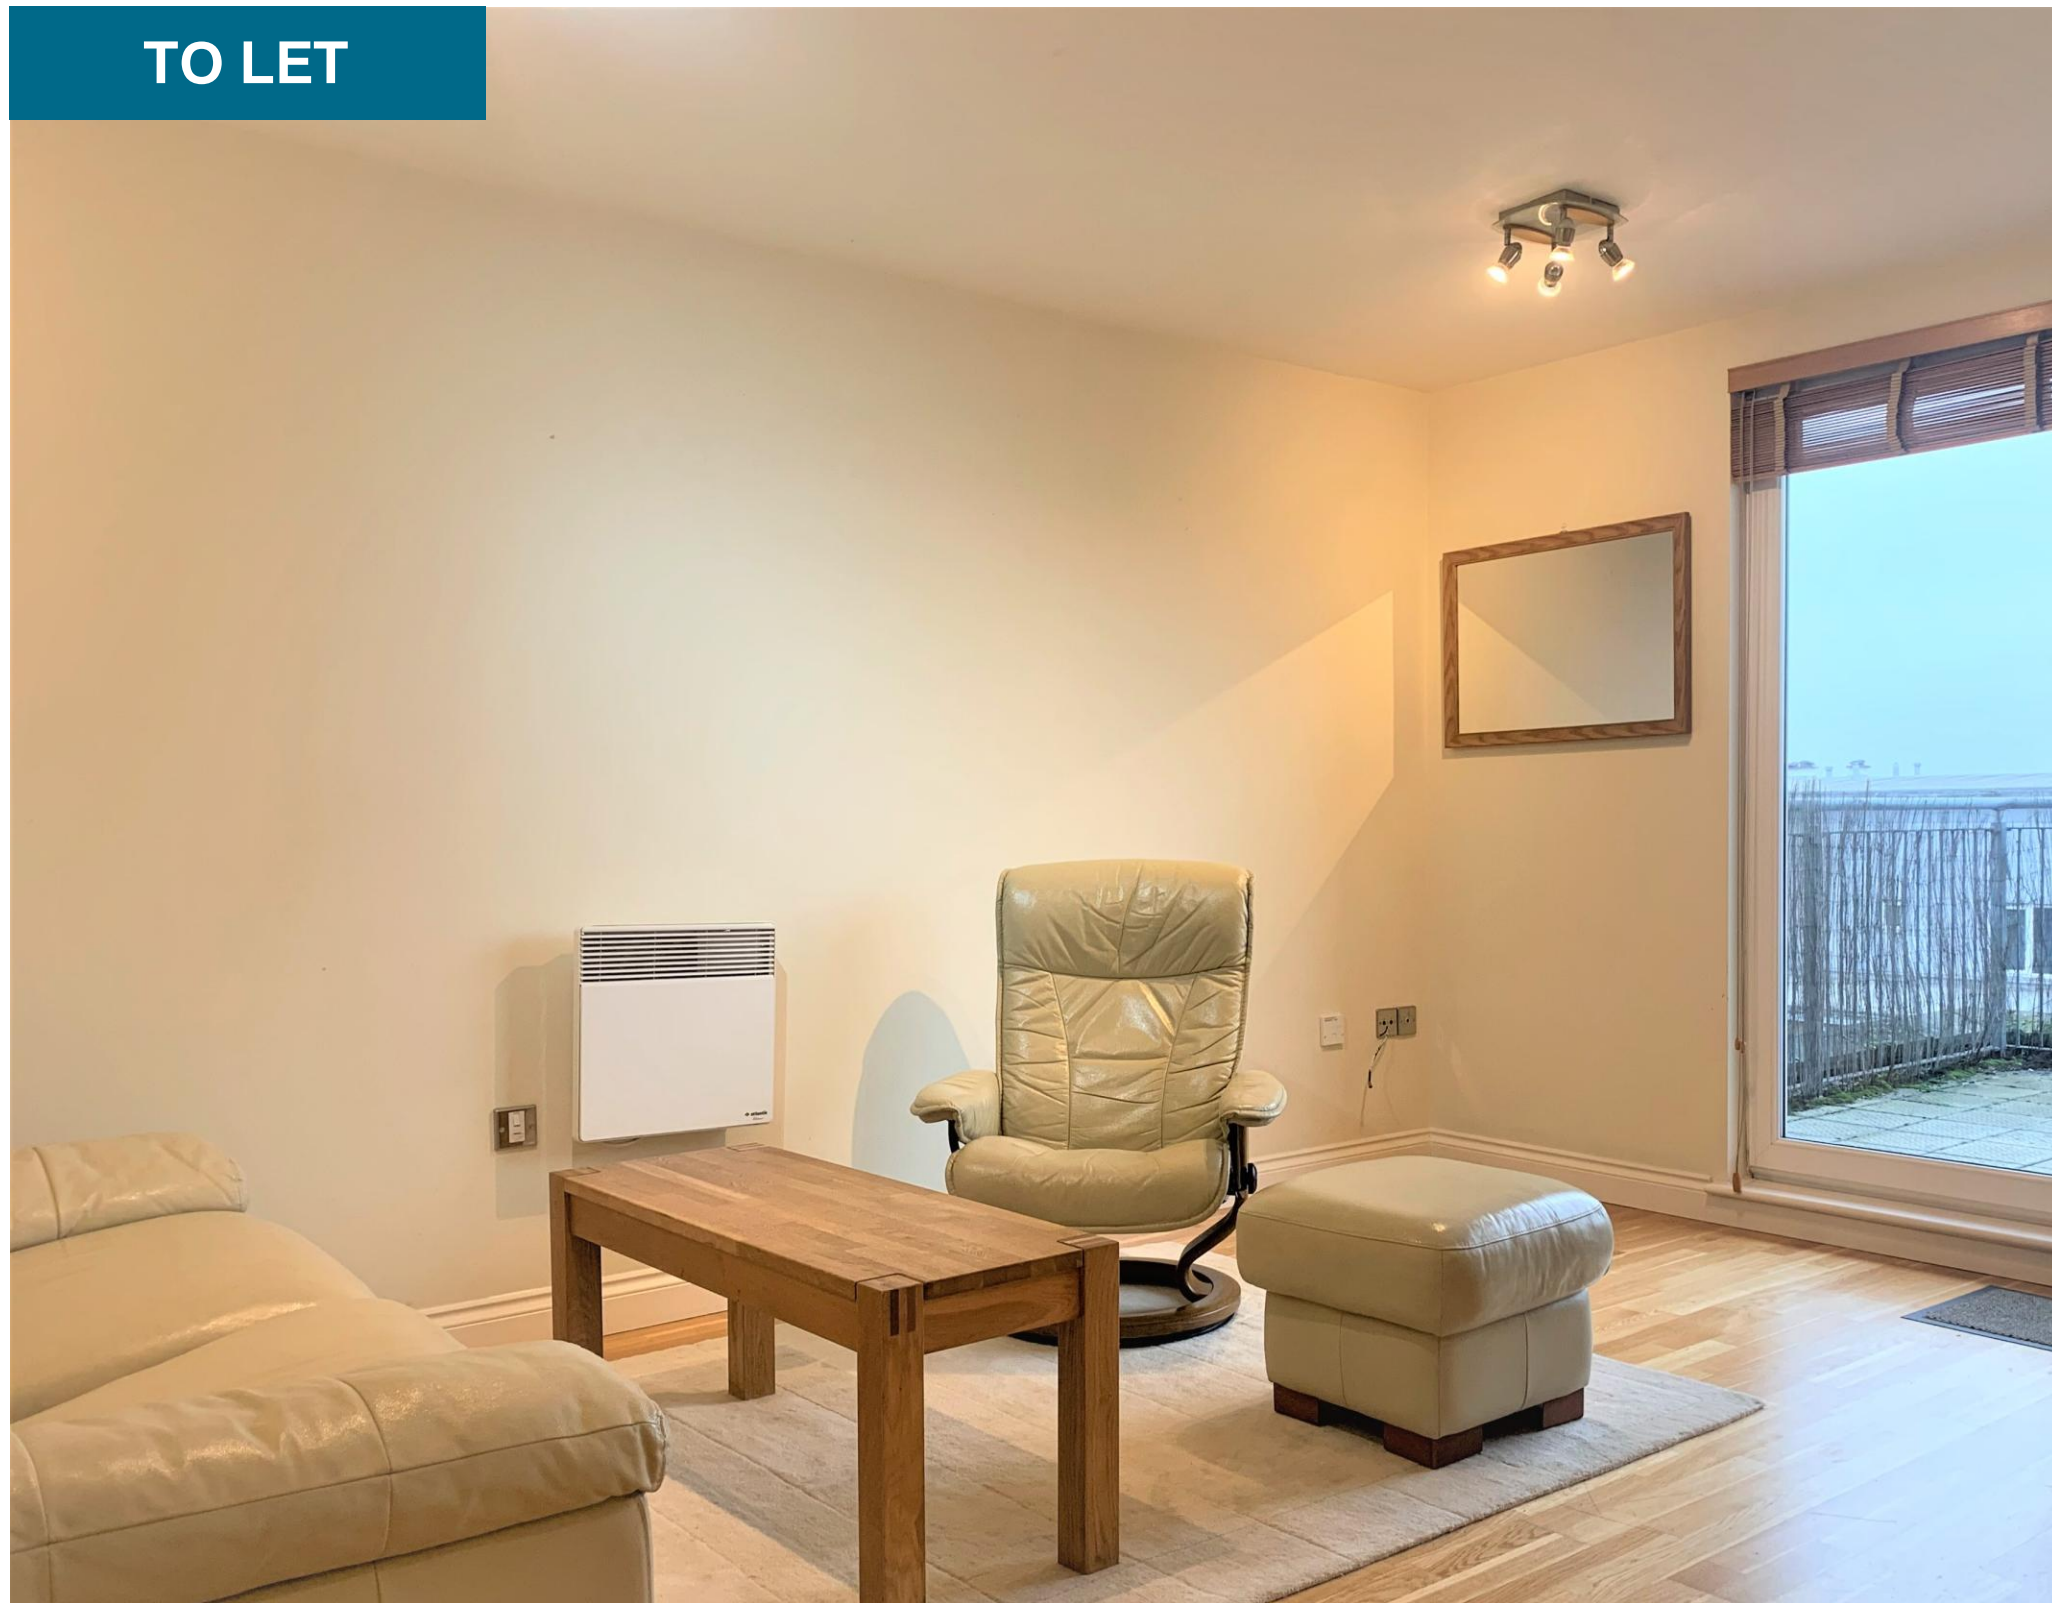

TO LET

Penthouse Apartment, 1 Bedroom Primrose Place, Isleworth

£1,550 pcm

- One Double Bedroom
- Large Roof Terrace/Balcony
- Separate Large Kitchen
- Allocated Parking Bay

- Penthouse Apartment
- Excellent Condition Throughout
- Lots of Storage
- Available January